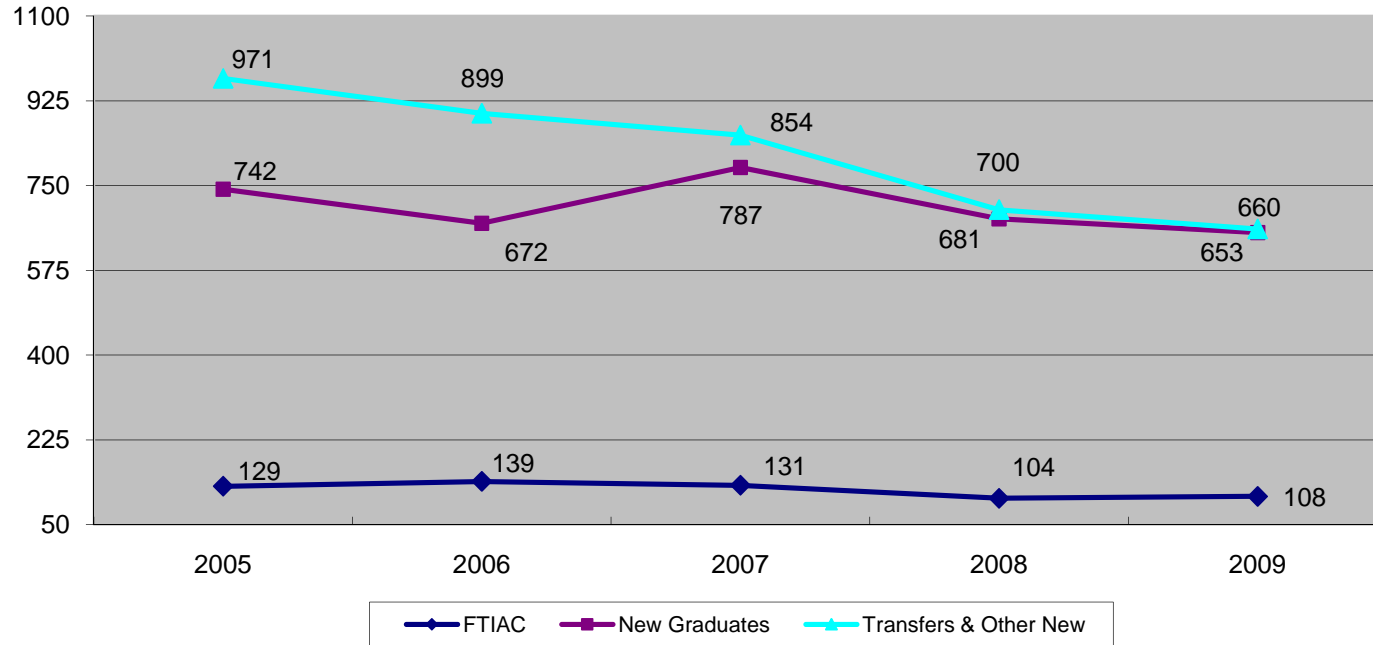

WAYNE STATE UNIVERSITY

**Graph 5 – Part 1: New & Continuing Students
Spring/Summer 2005 - 2009**

WAYNE STATE UNIVERSITY

Graph 5 – Part 2: New & Continuing Students
Spring/Summer 2005 - 2009